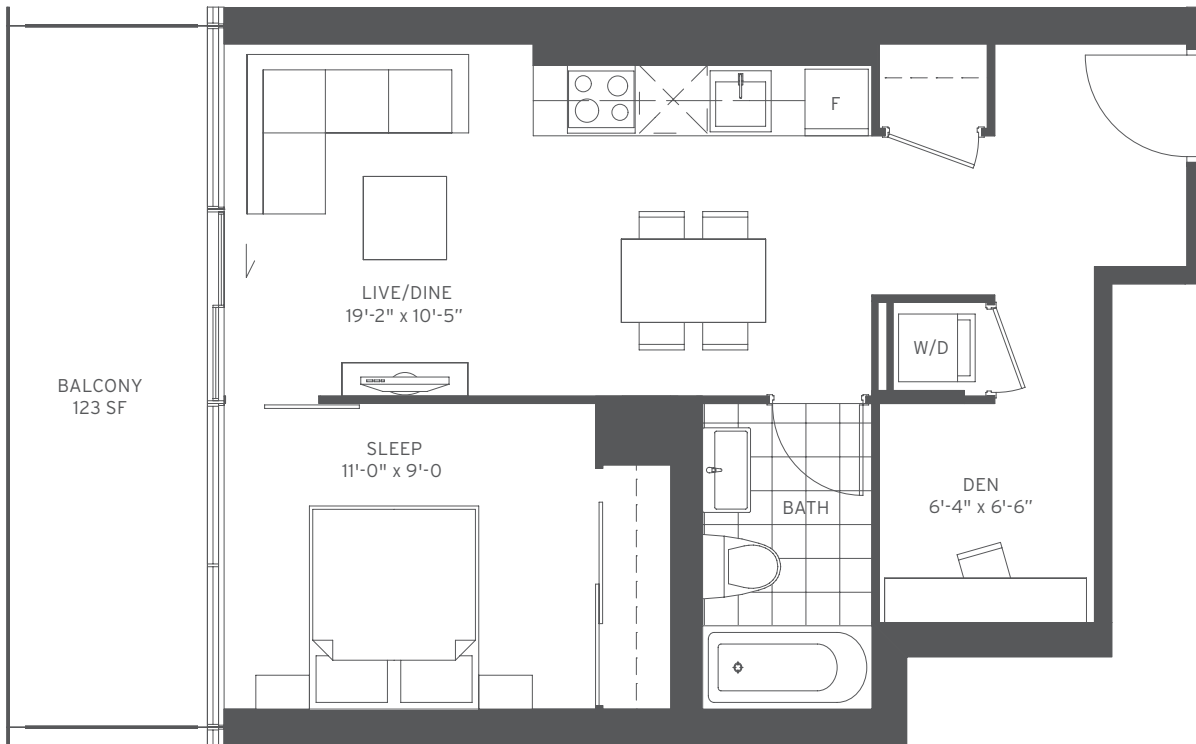

FLOORS:10-15/31-36

FLOORS:16-30

ONE BEDROOM + DEN INTERIOR 561 SF

12